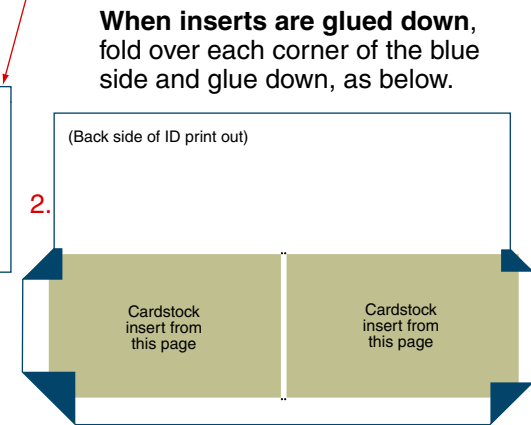

OGPU ID Card Assembly

Print this page on cardstock. Print the following page on ordinary white paper.

Enter ID number, name, dates.

Write them in by hand and/or rubber stamp. Use the Cyrillic alphabet, if possible. ID#

When information is entered, use a pin to poke a small hole in each of the eight tiny gold dots which appear on the blue side of the ID. Trim the ID along all the blue edges. Cut out the rectangles on this page at left. Turn ID sheet face down and glue cardstock inserts on the back, using the pinholes you poked as a guide to the correct placement.

Fold over top side, revealing ID info, and glue down thoroughly. Glue or staple photograph in space on the left. Fold card in half at dotted line.

After corners are folded over, fold the right, left, and bottom of the blue side over the cardstock and glue down, as at right.