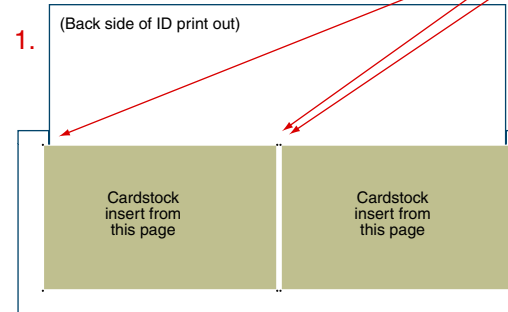

OGPU ID Card Assembly

Print this page on cardstock. Print the following page on ordinary white paper.

Enter ID number, name, dates.

Write them in by hand and/or rubber stamp. Use the Cyrillic alphabet, if possible. ID#

When information is entered, use a pin to poke a small hole in each of the eight tiny gold dots which appear on the blue side of the ID. Trim the ID along all the blue edges. Cut out the rectangles on this page at left. Turn ID sheet face down and glue cardstock inserts on the back, using the pinholes you poked as a guide to the correct placement.

Fold over top side, revealing ID info, and glue down thoroughly. Glue or staple photograph in space on the left. Fold card in half at dotted line.

After corners are folded over, fold the right, left, and bottom of the blue side over the cardstock and glue down, as at right.