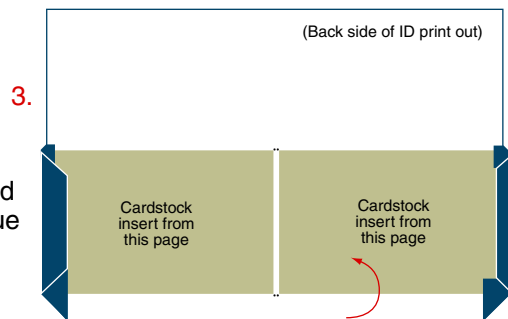

OGPU ID Card Assembly

Print this page on cardstock. Print the following page on ordinary white paper.

Enter ID number, name, dates.

Write them in by hand and/or rubber stamp. Use the Cyrillic alphabet, if possible. ID#

When information is entered, use a pin to poke a small hole in each of the eight tiny gold dots which appear on the blue side of the ID. Trim the ID along all the blue edges. Cut out the rectangles on this page at left. Turn ID sheet face down and glue cardstock inserts on the back, using the pinholes you poked as a guide to the correct placement.

Fold over top side, revealing ID info, and glue down thoroughly. Glue or staple photograph in space on the left. Fold card in half at dotted line.

After corners are folded over, fold the right, left, and bottom of the blue side over the cardstock and glue down, as at right.